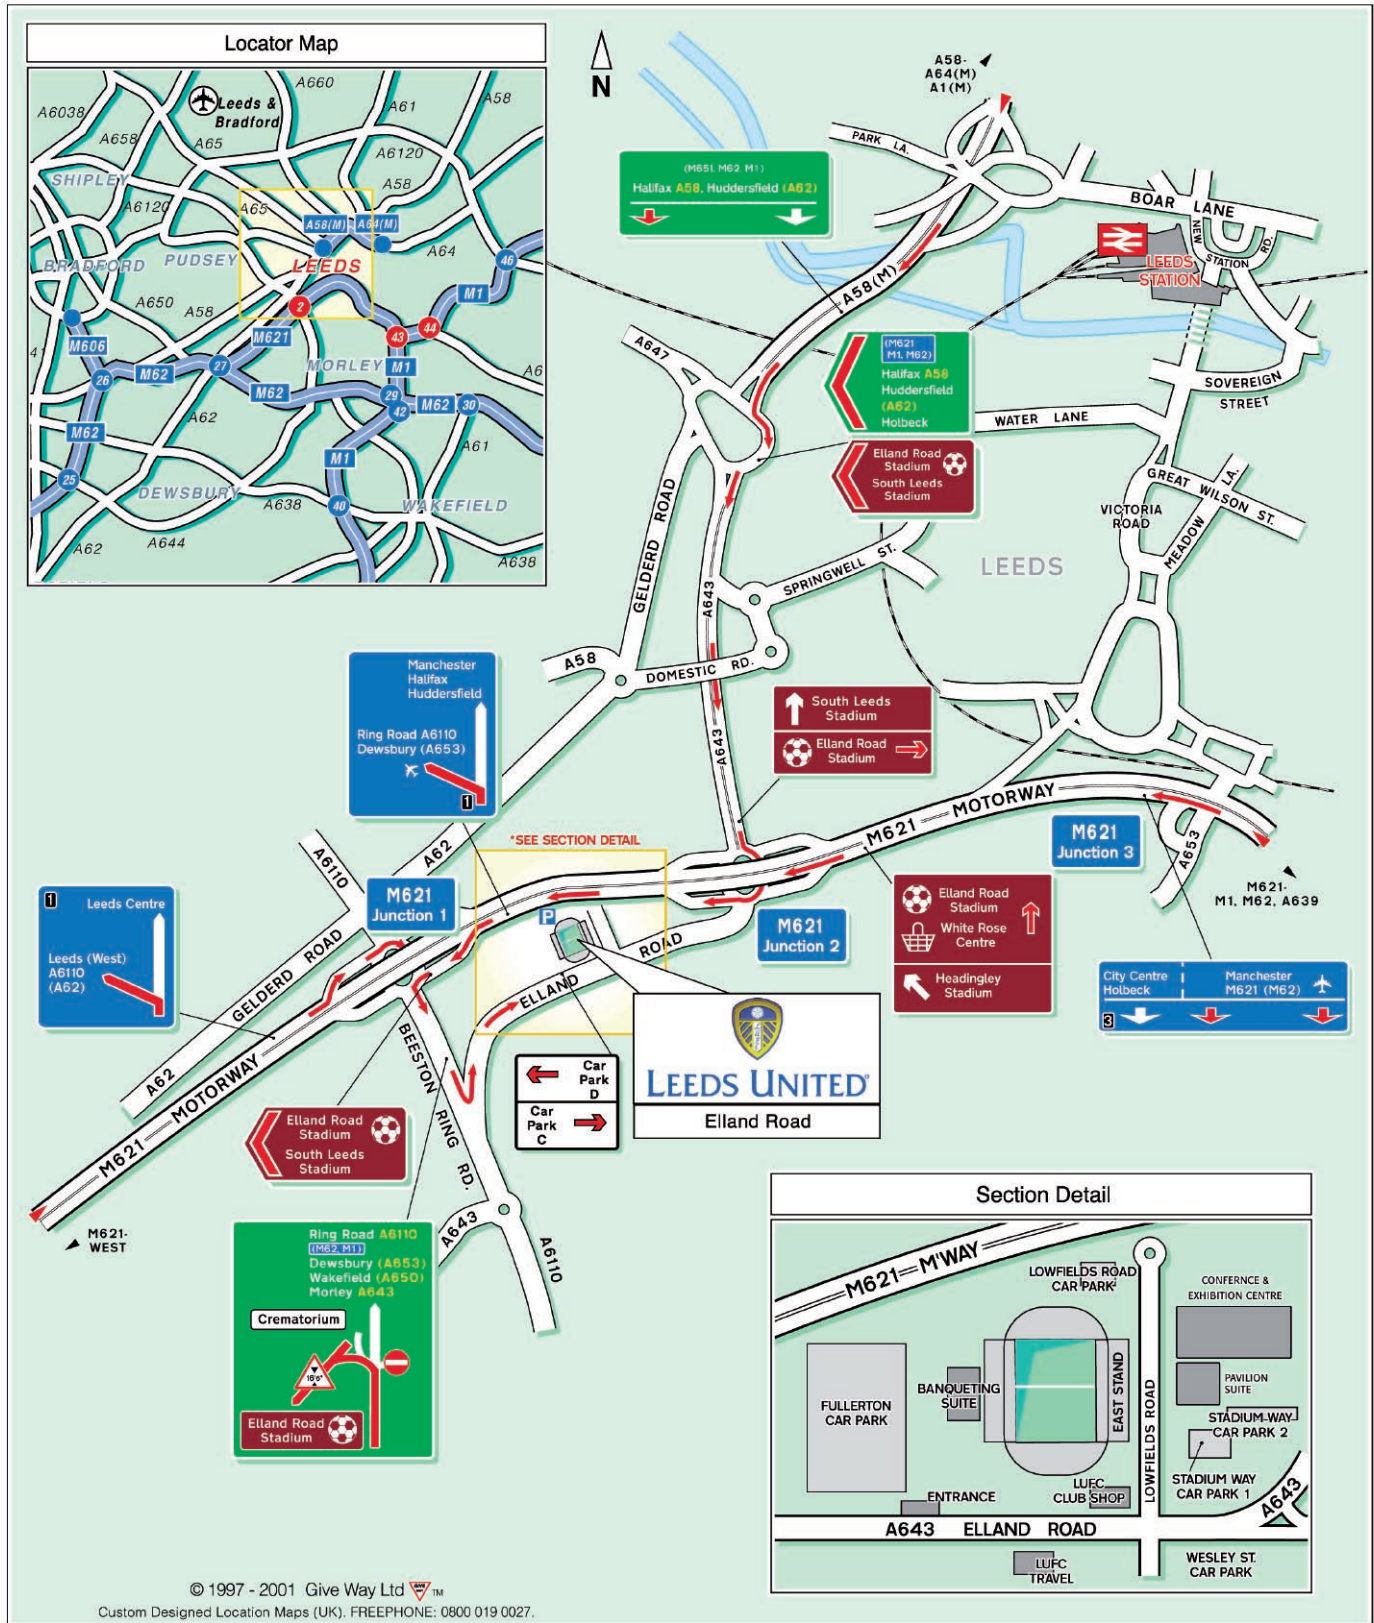

# MAP & DIRECTIONS

## BY RAIL

Leeds Railway Station is 2 miles away. London trains depart/arrive from Kings Cross. Journey time approximately 2 hours 15 minutes. Regular services available.

## BY AIR

Leeds Bradford Airport is 12 miles away.

**LEEDS UNITED**  
CONFERENCE & EVENTS

**Public Transport**

**By Rail.**  
Leeds Station is approximately 10 minutes away by taxi.

**By Air.**  
Leeds/Bradford Airport is approximately 40 minutes away by taxi.